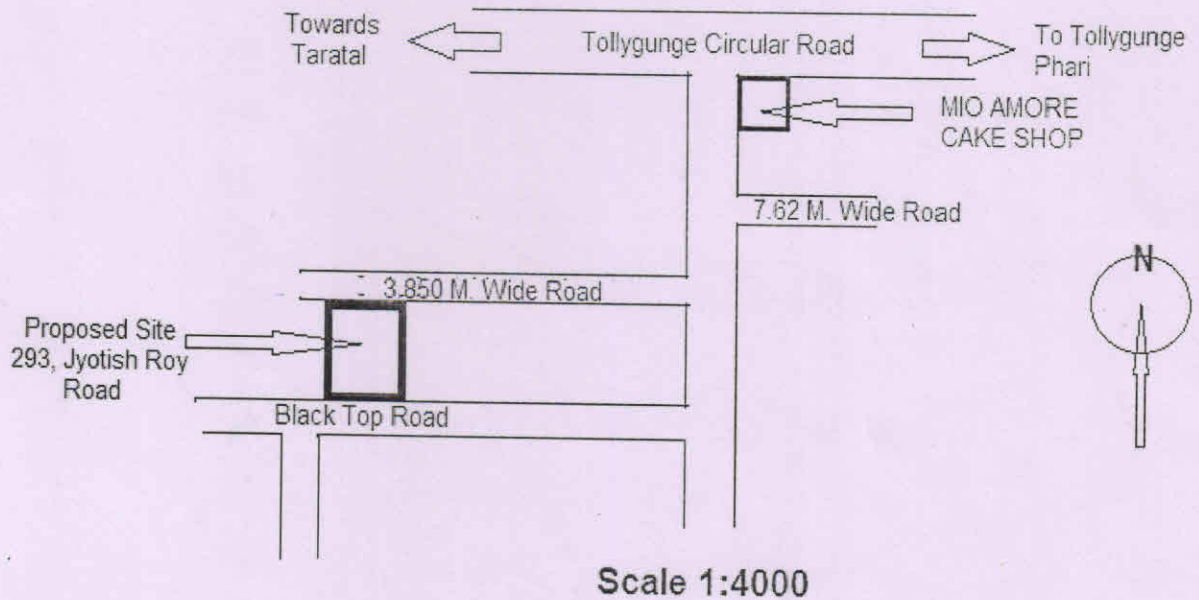

# DIPANITA ENTERPRISE

334, Jyotish Roy Road, Kolkata 700053

Location plan of proposed project "DIPANITA APARTMENT" situated at Premises No. 293, Jyotish Roy Road, Kolkata 700 053 is shown below:

Latitude: 22.50288  
Longitude: 88.33491